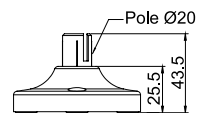

MAM-B070F

MAM-B070D

MAM-470R-20
MAM-470R-22

90° Angle Mounting with Pole & Base

MAM-B090C

Part	Part #	Description
	MAM-B070C	Ø70mm Plastic Base
	MAM-B070D	Ø70mm Plastic Base with Water-Proof Rubber Gasket
②	MAM-470R-20	Ø70mm Plastic Folding Base 90° angle, for 20mm pole
	MAM-470R-22	Ø70mm Plastic Folding Base 90° angle, for 22mm pole
	MAM-B090C	Ø90mm Plastic Base

Threaded Poles ④

④	MAP-M043	Ø20mm, 1.69 in (43 mm) threaded pole with 2 nuts
	MAP-M240	Ø20mm, 9.45 in (240 mm) threaded pole with 2 nuts
	MAP-M750	Ø20mm, 29.53 in (750 mm) threaded pole with 2 nuts
	MAP-M1000	Ø20mm, 39.37 in (1,000 mm) threaded pole with 2 nuts
	MAP-M240-22D	Ø22mm, 9.45 in (240 mm), 1/2 NPT thread top & 2 x M20 Nuts bottom