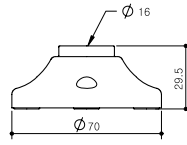

* MAP-0022 cannot be used with PTE/PTM series.

** Mounting base MAM-B090C is used for MT8B/8C.

*** ASG & MS86 needs pole adapter MAM-DS31 for pole mounting.

Mounting Pole ①

Part	Part #	Description
	MAP-0022*	Ø20mm, 0.87 in (22 mm) pole
	MAP-0060	Ø20mm, 2.36 in (60 mm) pole
	MAP-0240	Ø20mm, 9.45 in (240 mm) pole
	MAP-0750	Ø20mm, 29.53 in (750 mm) pole
	MAP-1000	Ø20mm, 39.37 in (1,000 mm) pole
	MAP-225-22	Ø22mm, 8.86 in (225 mm) pole 1/2 NPT Thread top

MAM-B070F

MAM-B070D

MAM-470R-20
MAM-470R-22

90° Angle Mounting with Pole & Base

MAM-B090C

Part	Part #	Description
	MAM-B070C	Ø70mm Plastic Base
	MAM-B070D	Ø70mm Plastic Base with Water-Proof Rubber Gasket
②	MAM-470R-20	Ø70mm Plastic Folding Base 90° angle, for 20mm pole
	MAM-470R-22	Ø70mm Plastic Folding Base 90° angle, for 22mm pole
	MAM-B090C	Ø90mm Plastic Base

Threaded Poles ④

④	MAP-M043	Ø20mm, 1.69 in (43 mm) threaded pole with 2 nuts
	MAP-M240	Ø20mm, 9.45 in (240 mm) threaded pole with 2 nuts
	MAP-M750	Ø20mm, 29.53 in (750 mm) threaded pole with 2 nuts
	MAP-M1000	Ø20mm, 39.37 in (1,000 mm) threaded pole with 2 nuts
	MAP-M240-22D	Ø22mm, 9.45 in (240 mm), 1/2 NPT thread top & 2 x M20 Nuts bottom