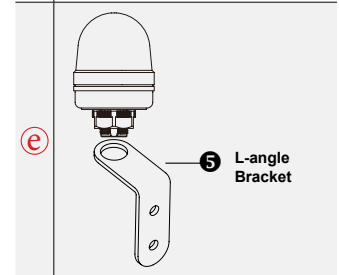

Mounting Options

Series		Pole with Base Mounting ^a		Pole + Wall Mounting		Direct Wall Mounting (without Pole)
		Pole	Mounting Base	Pole	Wall Mount Bracket	
Stack Lights	PTE/PTM *	MAP-0022 MAP-0060 MAP-0240 MAP-0750 MAP-1000	MAM-B070C MAM-B070D MAM-DS32A MAM-470R-20 MAM-DS42R-20C	MAP-0022 MAP-0060 MAP-0240 MAP-0750 MAP-1000	MAP-DS40	Direct Mounting Type: MAM-DS25 ^e
	PME					N/A
	MT4B/5B/5C					
	MT8B/8C **					
	PY7	MAP-225-22 (ø22mm)	MAM-DS32C MAM-470R-22 MAM-DS42R-22C	MAP-M240-22D (ø22mm)	MAM-DS25	M Type: MAM-DS25 ^e G Type: MAM-DS38 ^d
	PLD	N/A				MAM-DS25 ^e
	MSGS	Stud Mounting Type				MAM-DS33 ^d
Beacon Lights	MS66	MAP-0022 MAP-0060 MAP-0240 MAP-0750 MAP-1000	MAM-B070C MAM-B070D MAM-DS32A MAM-470R-20 MAM-DS42R-20C	MAP-0022 MAP-0060 MAP-0240 MAP-0750 MAP-1000	MAP-DS40	M Type: MAM-DS25 ^e G Type: MAP-DS30 ^d MAM-DS28
	ASG ***					MAP-DS30 MAM-DS26
	MS86 ***					
	MS70	MAP-225-22 (ø22mm)	MAM-DS32C MAM-470R-22 MAM-DS42R-22C	MAP-M240-22D (ø22mm)	MAM-DS25	M Type: MAM-DS25 ^e G Type: MAM-DS38 ^d
	MS115	SAM-T115 (ø25mm Pole)		SAM-T115	MAM-DS38	MAM-DS29 ^d
	MS135	SAM-T135 (ø25mm Pole)		SAM-T135		MAM-DS37 ^d
	ML	Stud Mounting Type				MAP-DS30 MAM-DS26
	MS56					MAM-DS25 ^e
	AVG					MAM-DS27 ^d

* MAP-0022 cannot be used with PTE/PTM series.

** Mounting base MAM-B090C is used for MT8B/8C.

*** ASG & MS86 needs pole adapter MAM-DS31 for pole mounting.

Mounting Pole ①

Part	Part #	Description
	MAP-0022*	Ø20mm, 0.87 in (22 mm) pole
	MAP-0060	Ø20mm, 2.36 in (60 mm) pole
	MAP-0240	Ø20mm, 9.45 in (240 mm) pole
	MAP-0750	Ø20mm, 29.53 in (750 mm) pole
	MAP-1000	Ø20mm, 39.37 in (1,000 mm) pole
	MAP-225-22	Ø22mm, 8.86 in (225 mm) pole 1/2 NPT Thread top