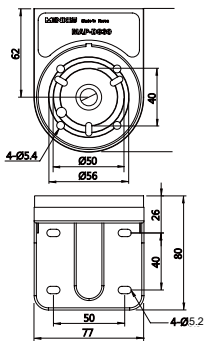

Threaded Poles ④

④	MAP-M043	Ø20mm, 1.69 in (43 mm) threaded pole with 2 nuts
	MAP-M240	Ø20mm, 9.45 in (240 mm) threaded pole with 2 nuts
	MAP-M750	Ø20mm, 29.53 in (750 mm) threaded pole with 2 nuts
	MAP-M1000	Ø20mm, 39.37 in (1,000 mm) threaded pole with 2 nuts
	MAP-M240-22D	Ø22mm, 9.45 in (240 mm), 1/2 NPT thread top & 2 x M20 Nuts bottom

⑤ L-angle Bracket

MAM-DS25

Pole Adaptor

Conduit Direct Mount Option

Pole Mounting Adaptor

Pole Extension Adaptor

1/2" NPT
Mounting Adaptor

Semi-assembled Pole Mounting Base

SAM-T115

SAM-T135

Wall Mounting Brackets ⑥

MAP-DS30

MAP-DS40

MAM-DS26

MAM-DS27

MAM-DS28

MAM-DS29

MAM-DS33

MAM-DS37

MAM-DS38

Part	Part #	Description
	MAP-DS30-BLK	Plastic Wall Mounting Bracket, Black
	MAP-DS30-BGE	Plastic Wall Mounting Bracket, Beige
	MAP-DS40-BLK	Plastic Wall Mounting Bracket, Black (Pole required)
	MAP-DS40-BGE	Plastic Wall Mounting Bracket, Beige (Pole required)
⑥	MAM-DS26	Metal Wall Mounting Bracket
	MAM-DS27	Metal Wall Mounting Bracket
	MAM-DS28	Metal Wall Mounting Bracket
	MAM-DS29	Metal Wall Mounting Bracket
	MAM-DS33	Metal Wall Mounting Bracket
	MAM-DS37	Metal Wall Mounting Bracket
	MAM-DS38	Metal Wall Mounting Bracket