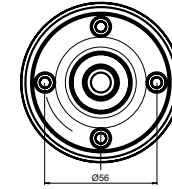

* MAP-0022 cannot be used with PTE/PTM series.

** Mounting base MAM-B090C is used for MT8B/8C.

*** ASG & MS86 needs pole adapter MAM-DS31 for pole mounting.

Mounting Pole ①

Part	Part #	Description
	MAP-0022*	Ø20mm, 0.87 in (22 mm) pole
	MAP-0060	Ø20mm, 2.36 in (60 mm) pole
	MAP-0240	Ø20mm, 9.45 in (240 mm) pole
	MAP-0750	Ø20mm, 29.53 in (750 mm) pole
	MAP-1000	Ø20mm, 39.37 in (1,000 mm) pole
	MAP-225-22	Ø22mm, 8.86 in (225 mm) pole 1/2 NPT Thread top

①

* MAP-0022 CANNOT be used with PTE & PTM Series.

③ Aluminum Mounting Bases

MAM-DS42R-20C
MAM-DS42R-22C

MAM-DS32A

MAM-DS32C

Plastic Mounting Bases ②

MAM-B070C

MAM-B070F

MAM-B070D

MAM-470R-20
MAM-470R-22

90° Angle Mounting with Pole & Base

MAM-B090C

Part	Part #	Description
	MAM-B070C	Ø70mm Plastic Base
	MAM-B070D	Ø70mm Plastic Base with Water-Proof Rubber Gasket
②	MAM-470R-20	Ø70mm Plastic Folding Base 90° angle, for 20mm pole
	MAM-470R-22	Ø70mm Plastic Folding Base 90° angle, for 22mm pole
	MAM-B090C	Ø90mm Plastic Base

Threaded Poles ④

④	MAP-M043	Ø20mm, 1.69 in (43 mm) threaded pole with 2 nuts
	MAP-M240	Ø20mm, 9.45 in (240 mm) threaded pole with 2 nuts
	MAP-M750	Ø20mm, 29.53 in (750 mm) threaded pole with 2 nuts
	MAP-M1000	Ø20mm, 39.37 in (1,000 mm) threaded pole with 2 nuts
	MAP-M240-22D	Ø22mm, 9.45 in (240 mm), 1/2 NPT thread top & 2 x M20 Nuts bottom