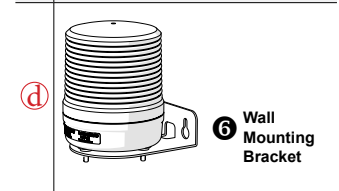

Mounting Options

Series		Pole with Base Mounting ^a		Pole + Wall Mounting		Direct Wall Mounting (without Pole)
		Pole	Mounting Base	Pole	Wall Mount Bracket	
Stack Lights	PTE/PTM *	MAP-0022 MAP-0060 MAP-0240 MAP-0750 MAP-1000	MAM-B070C MAM-B070D MAM-DS32A MAM-470R-20 MAM-DS42R-20C	MAP-0022 MAP-0060 MAP-0240 MAP-0750 MAP-1000	MAP-DS40	Direct Mounting Type: MAM-DS25 ^e
	PME					N/A
	MT4B/5B/5C					
	MT8B/8C **					
	PY7	MAP-225-22 (ø22mm)	MAM-DS32C MAM-470R-22 MAM-DS42R-22C	MAP-M240-22D (ø22mm)	MAM-DS25	M Type: MAM-DS25 ^e G Type: MAM-DS38 ^d
	PLD	N/A				MAM-DS25 ^e
	MSGS	Stud Mounting Type				MAM-DS33 ^d
Beacon Lights	MS66	MAP-0022 MAP-0060 MAP-0240 MAP-0750 MAP-1000	MAM-B070C MAM-B070D MAM-DS32A MAM-470R-20 MAM-DS42R-20C	MAP-0022 MAP-0060 MAP-0240 MAP-0750 MAP-1000	MAP-DS40	M Type: MAM-DS25 ^e G Type: MAP-DS30 ^d MAM-DS28
	ASG ***					MAP-DS30 MAM-DS26
	MS86 ***					
	MS70	MAP-225-22 (ø22mm)	MAM-DS32C MAM-470R-22 MAM-DS42R-22C	MAP-M240-22D (ø22mm)	MAM-DS25	M Type: MAM-DS25 ^e G Type: MAM-DS38 ^d
	MS115	SAM-T115 (ø25mm Pole)		SAM-T115	MAM-DS38	MAM-DS29 ^d
	MS135	SAM-T135 (ø25mm Pole)		SAM-T135		MAM-DS37 ^d
	ML	Stud Mounting Type				MAP-DS30 MAM-DS26
	MS56					MAM-DS25 ^e
	AVG					MAM-DS27 ^d

* MAP-0022 cannot be used with PTE/PTM series.

** Mounting base MAM-B090C is used for MT8B/8C.

*** ASG & MS86 needs pole adapter MAM-DS31 for pole mounting.

Mounting Pole ①

Part	Part #	Description
	MAP-0022*	Ø20mm, 0.87 in (22 mm) pole
	MAP-0060	Ø20mm, 2.36 in (60 mm) pole
	MAP-0240	Ø20mm, 9.45 in (240 mm) pole
	MAP-0750	Ø20mm, 29.53 in (750 mm) pole
	MAP-1000	Ø20mm, 39.37 in (1,000 mm) pole
	MAP-225-22	Ø22mm, 8.86 in (225 mm) pole 1/2 NPT Thread top