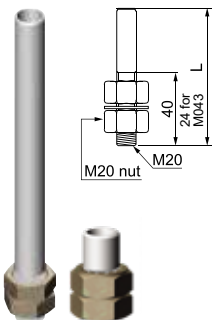

* MAP-0022 cannot be used with PTE/PTM series.

** Mounting base MAM-B090C is used for MT8B/8C.

*** ASG & MS86 needs pole adapter MAM-DS31 for pole mounting.

Mounting Pole ①

Part	Part #	Description
	MAP-0022*	Ø20mm, 0.87 in (22 mm) pole
	MAP-0060	Ø20mm, 2.36 in (60 mm) pole
	MAP-0240	Ø20mm, 9.45 in (240 mm) pole
	MAP-0750	Ø20mm, 29.53 in (750 mm) pole
	MAP-1000	Ø20mm, 39.37 in (1,000 mm) pole
	MAP-225-22	Ø22mm, 8.86 in (225 mm) pole 1/2 NPT Thread top

MAM-B070F

MAM-B070D

MAM-470R-20
MAM-470R-22

90° Angle Mounting with Pole & Base

MAM-B090C

Part	Part #	Description
	MAM-B070C	Ø70mm Plastic Base
	MAM-B070D	Ø70mm Plastic Base with Water-Proof Rubber Gasket
②	MAM-470R-20	Ø70mm Plastic Folding Base 90° angle, for 20mm pole
	MAM-470R-22	Ø70mm Plastic Folding Base 90° angle, for 22mm pole
	MAM-B090C	Ø90mm Plastic Base

Threaded Poles ④

④	MAP-M043	Ø20mm, 1.69 in (43 mm) threaded pole with 2 nuts
	MAP-M240	Ø20mm, 9.45 in (240 mm) threaded pole with 2 nuts
	MAP-M750	Ø20mm, 29.53 in (750 mm) threaded pole with 2 nuts
	MAP-M1000	Ø20mm, 39.37 in (1,000 mm) threaded pole with 2 nuts
	MAP-M240-22D	Ø22mm, 9.45 in (240 mm), 1/2 NPT thread top & 2 x M20 Nuts bottom