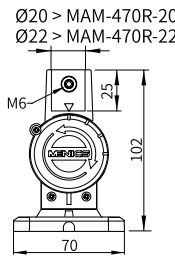

* MAP-0022 cannot be used with PTE/PTM series.

** Mounting base MAM-B090C is used for MT8B/8C.

*** ASG & MS86 needs pole adapter MAM-DS31 for pole mounting.

Mounting Pole ①

Part	Part #	Description
	MAP-0022*	Ø20mm, 0.87 in (22 mm) pole
	MAP-0060	Ø20mm, 2.36 in (60 mm) pole
	MAP-0240	Ø20mm, 9.45 in (240 mm) pole
	MAP-0750	Ø20mm, 29.53 in (750 mm) pole
	MAP-1000	Ø20mm, 39.37 in (1,000 mm) pole
	MAP-225-22	Ø22mm, 8.86 in (225 mm) pole 1/2 NPT Thread top

MAM-B070F

MAM-B070D

MAM-470R-20
MAM-470R-22

90° Angle Mounting with Pole & Base

MAM-B090C

Part	Part #	Description
	MAM-B070C	Ø70mm Plastic Base
	MAM-B070D	Ø70mm Plastic Base with Water-Proof Rubber Gasket
②	MAM-470R-20	Ø70mm Plastic Folding Base 90° angle, for 20mm pole
	MAM-470R-22	Ø70mm Plastic Folding Base 90° angle, for 22mm pole
	MAM-B090C	Ø90mm Plastic Base

Threaded Poles ④

④	MAP-M043	Ø20mm, 1.69 in (43 mm) threaded pole with 2 nuts
	MAP-M240	Ø20mm, 9.45 in (240 mm) threaded pole with 2 nuts
	MAP-M750	Ø20mm, 29.53 in (750 mm) threaded pole with 2 nuts
	MAP-M1000	Ø20mm, 39.37 in (1,000 mm) threaded pole with 2 nuts
	MAP-M240-22D	Ø22mm, 9.45 in (240 mm), 1/2 NPT thread top & 2 x M20 Nuts bottom