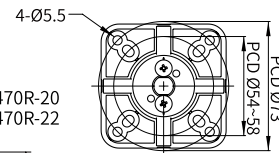

* MAP-0022 cannot be used with PTE/PTM series.

** Mounting base MAM-B090C is used for MT8B/8C.

*** ASG & MS86 needs pole adapter MAM-DS31 for pole mounting.

Mounting Pole ①

Part	Part #	Description
	MAP-0022*	Ø20mm, 0.87 in (22 mm) pole
	MAP-0060	Ø20mm, 2.36 in (60 mm) pole
	MAP-0240	Ø20mm, 9.45 in (240 mm) pole
	MAP-0750	Ø20mm, 29.53 in (750 mm) pole
	MAP-1000	Ø20mm, 39.37 in (1,000 mm) pole
	MAP-225-22	Ø22mm, 8.86 in (225 mm) pole 1/2 NPT Thread top

①

* MAP-0022 CANNOT be used with PTE & PTM Series.

③ Aluminum Mounting Bases

MAM-DS42R-20C
MAM-DS42R-22C

MAM-DS32A

MAM-DS32C

Plastic Mounting Bases ②

MAM-B070C

MAM-B070F

MAM-B070D

MAM-470R-20
MAM-470R-22

90° Angle Mounting with Pole & Base

MAM-B090C

Part	Part #	Description
	MAM-B070C	Ø70mm Plastic Base
	MAM-B070D	Ø70mm Plastic Base with Water-Proof Rubber Gasket
②	MAM-470R-20	Ø70mm Plastic Folding Base 90° angle, for 20mm pole
	MAM-470R-22	Ø70mm Plastic Folding Base 90° angle, for 22mm pole
	MAM-B090C	Ø90mm Plastic Base

Threaded Poles ④

④	MAP-M043	Ø20mm, 1.69 in (43 mm) threaded pole with 2 nuts
	MAP-M240	Ø20mm, 9.45 in (240 mm) threaded pole with 2 nuts
	MAP-M750	Ø20mm, 29.53 in (750 mm) threaded pole with 2 nuts
	MAP-M1000	Ø20mm, 39.37 in (1,000 mm) threaded pole with 2 nuts
	MAP-M240-22D	Ø22mm, 9.45 in (240 mm), 1/2 NPT thread top & 2 x M20 Nuts bottom