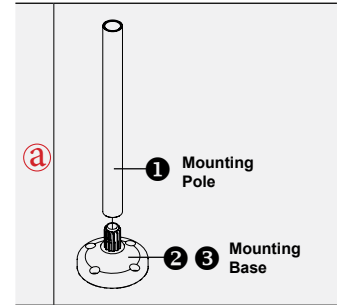

Mounting Options

Series		Pole with Base Mounting ^a		Pole + Wall Mounting		Direct Wall Mounting (without Pole)
		Pole	Mounting Base	Pole	Wall Mount Bracket	
Stack Lights	PTE/PTM *	MAP-0022 MAP-0060 MAP-0240 MAP-0750 MAP-1000	MAM-B070C MAM-B070D MAM-DS32A MAM-470R-20 MAM-DS42R-20C	MAP-0022 MAP-0060 MAP-0240 MAP-0750 MAP-1000	MAP-DS40	Direct Mounting Type: MAM-DS25 ^e
	PME					N/A
	MT4B/5B/5C					
	MT8B/8C **					
	PY7	MAP-225-22 (ø22mm)	MAM-DS32C MAM-470R-22 MAM-DS42R-22C	MAP-M240-22D (ø22mm)	MAM-DS25	M Type: MAM-DS25 ^e G Type: MAM-DS38 ^d
	PLD	N/A				MAM-DS25 ^e
	MSGS	Stud Mounting Type				MAM-DS33 ^d
Beacon Lights	MS66	MAP-0022 MAP-0060 MAP-0240 MAP-0750 MAP-1000	MAM-B070C MAM-B070D MAM-DS32A MAM-470R-20 MAM-DS42R-20C	MAP-0022 MAP-0060 MAP-0240 MAP-0750 MAP-1000	MAP-DS40	M Type: MAM-DS25 ^e G Type: MAP-DS30 ^d MAM-DS28
	ASG ***					MAP-DS30 MAM-DS26
	MS86 ***					
	MS70	MAP-225-22 (ø22mm)	MAM-DS32C MAM-470R-22 MAM-DS42R-22C	MAP-M240-22D (ø22mm)	MAM-DS25	M Type: MAM-DS25 ^e G Type: MAM-DS38 ^d
	MS115	SAM-T115 (ø25mm Pole)		SAM-T115	MAM-DS38	MAM-DS29 ^d
	MS135	SAM-T135 (ø25mm Pole)		SAM-T135		MAM-DS37 ^d
	ML	Stud Mounting Type				MAP-DS30 MAM-DS26
	MS56					MAM-DS25 ^e
	AVG					MAM-DS27 ^d

* MAP-0022 cannot be used with PTE/PTM series.

** Mounting base MAM-B090C is used for MT8B/8C.

*** ASG & MS86 needs pole adapter MAM-DS31 for pole mounting.

Mounting Pole ①

Part	Part #	Description
	MAP-0022*	Ø20mm, 0.87 in (22 mm) pole
	MAP-0060	Ø20mm, 2.36 in (60 mm) pole
	MAP-0240	Ø20mm, 9.45 in (240 mm) pole
	MAP-0750	Ø20mm, 29.53 in (750 mm) pole
	MAP-1000	Ø20mm, 39.37 in (1,000 mm) pole
	MAP-225-22	Ø22mm, 8.86 in (225 mm) pole 1/2 NPT Thread top