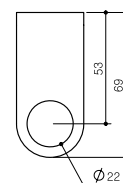

⑤ L-angle Bracket

MAM-DS25