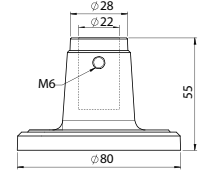

Mounting Pole ①

Part	Part #	Description
	MAP-0022*	Ø20mm, 0.87 in (22 mm) pole
	MAP-0060	Ø20mm, 2.36 in (60 mm) pole
	MAP-0240	Ø20mm, 9.45 in (240 mm) pole
	MAP-0750	Ø20mm, 29.53 in (750 mm) pole
	MAP-1000	Ø20mm, 39.37 in (1,000 mm) pole
	MAP-225-22	Ø22mm, 8.86 in (225 mm) pole 1/2 NPT Thread top

①

* MAP-0022 CANNOT be used with PTE & PTM Series.

③ Aluminum Mounting Bases

MAM-DS42R-20C
MAM-DS42R-22C

MAM-DS32A

MAM-DS32C

Plastic Mounting Bases ②

MAM-B070C

MAM-B070F

MAM-B070D

MAM-470R-20
MAM-470R-22

90° Angle Mounting with Pole & Base

MAM-B090C

Part	Part #	Description
	MAM-B070C	Ø70mm Plastic Base
	MAM-B070D	Ø70mm Plastic Base with Water-Proof Rubber Gasket
②	MAM-470R-20	Ø70mm Plastic Folding Base 90° angle, for 20mm pole
	MAM-470R-22	Ø70mm Plastic Folding Base 90° angle, for 22mm pole
	MAM-B090C	Ø90mm Plastic Base

Threaded Poles ④

④	MAP-M043	Ø20mm, 1.69 in (43 mm) threaded pole with 2 nuts
	MAP-M240	Ø20mm, 9.45 in (240 mm) threaded pole with 2 nuts
	MAP-M750	Ø20mm, 29.53 in (750 mm) threaded pole with 2 nuts
	MAP-M1000	Ø20mm, 39.37 in (1,000 mm) threaded pole with 2 nuts
	MAP-M240-22D	Ø22mm, 9.45 in (240 mm), 1/2 NPT thread top & 2 x M20 Nuts bottom

⑤ L-angle Bracket

MAM-DS25