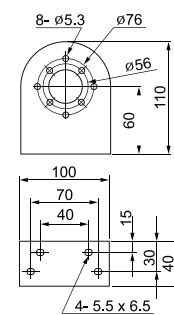

Threaded Poles ④

④	MAP-M043	Ø20mm, 1.69 in (43 mm) threaded pole with 2 nuts
	MAP-M240	Ø20mm, 9.45 in (240 mm) threaded pole with 2 nuts
	MAP-M750	Ø20mm, 29.53 in (750 mm) threaded pole with 2 nuts
	MAP-M1000	Ø20mm, 39.37 in (1,000 mm) threaded pole with 2 nuts
	MAP-M240-22D	Ø22mm, 9.45 in (240 mm), 1/2 NPT thread top & 2 x M20 Nuts bottom

SAM-T115

SAM-T135

Wall Mounting Brackets ⑥

MAP-DS30

MAP-DS40

MAM-DS26

MAM-DS27

MAM-DS28