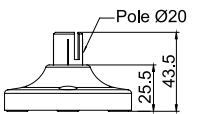

Plastic Mounting Bases ②

MAM-B070C