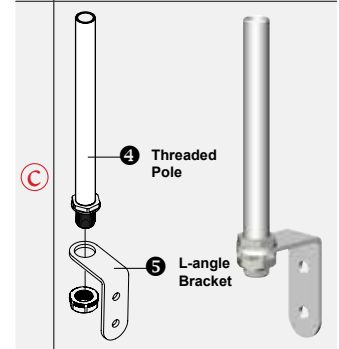

Mounting Options

Series		Pole with Base Mounting ^a		Pole + Wall Mounting		Direct Wall Mounting (without Pole)
		Pole	Mounting Base	Pole	Wall Mount Bracket	
Stack Lights	PTE/PTM *	MAP-0022 MAP-0060 MAP-0240 MAP-0750 MAP-1000	MAM-B070C MAM-B070D MAM-DS32A MAM-470R-20 MAM-DS42R-20C	MAP-0022 MAP-0060 MAP-0240 MAP-0750 MAP-1000	MAP-DS40	Direct Mounting Type: MAM-DS25 ^e
	PME					N/A
	MT4B/5B/5C					
	MT8B/8C **					
	PY7	MAP-225-22 (ø22mm)	MAM-DS32C MAM-470R-22 MAM-DS42R-22C	MAP-M240-22D (ø22mm)	MAM-DS25	M Type: MAM-DS25 ^e G Type: MAM-DS38 ^d
	PLD	N/A				MAM-DS25 ^e
	MSGS	Stud Mounting Type				MAM-DS33 ^d
Beacon Lights	MS66	MAP-0022 MAP-0060 MAP-0240 MAP-0750 MAP-1000	MAM-B070C MAM-B070D MAM-DS32A MAM-470R-20 MAM-DS42R-20C	MAP-0022 MAP-0060 MAP-0240 MAP-0750 MAP-1000	MAP-DS40	M Type: MAM-DS25 ^e G Type: MAP-DS30 ^d MAM-DS28
	ASG ***					MAP-DS30 MAM-DS26
	MS86 ***					
	MS70	MAP-225-22 (ø22mm)	MAM-DS32C MAM-470R-22 MAM-DS42R-22C	MAP-M240-22D (ø22mm)	MAM-DS25	M Type: MAM-DS25 ^e G Type: MAM-DS38 ^d
	MS115	SAM-T115 (ø25mm Pole)		SAM-T115	MAM-DS38	MAM-DS29 ^d
	MS135	SAM-T135 (ø25mm Pole)		SAM-T135		MAM-DS37 ^d
	ML	Stud Mounting Type				MAP-DS30 MAM-DS26
	MS56					MAM-DS25 ^e
	AVG					MAM-DS27 ^d

* MAP-0022 cannot be used with PTE/PTM series.

** Mounting base MAM-B090C is used for MT8B/8C.

*** ASG & MS86 needs pole adapter MAM-DS31 for pole mounting.

Mounting Pole ①

Part	Part #	Description
	MAP-0022*	Ø20mm, 0.87 in (22 mm) pole
	MAP-0060	Ø20mm, 2.36 in (60 mm) pole
	MAP-0240	Ø20mm, 9.45 in (240 mm) pole
	MAP-0750	Ø20mm, 29.53 in (750 mm) pole
	MAP-1000	Ø20mm, 39.37 in (1,000 mm) pole
	MAP-225-22	Ø22mm, 8.86 in (225 mm) pole 1/2 NPT Thread top