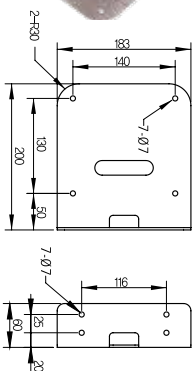

Threaded Poles ④

④	MAP-M043	Ø20mm, 1.69 in (43 mm) threaded pole with 2 nuts
	MAP-M240	Ø20mm, 9.45 in (240 mm) threaded pole with 2 nuts
	MAP-M750	Ø20mm, 29.53 in (750 mm) threaded pole with 2 nuts
	MAP-M1000	Ø20mm, 39.37 in (1,000 mm) threaded pole with 2 nuts
	MAP-M240-22D	Ø22mm, 9.45 in (240 mm), 1/2 NPT thread top & 2 x M20 Nuts bottom

⑤ L-angle Bracket

MAM-DS25

Pole Adaptor

Conduit Direct Mount Option

Pole Mounting Adaptor

Pole Extension Adaptor

1/2" NPT
Mounting Adaptor

Semi-assembled Pole Mounting Base

SAM-T115

SAM-T135

Wall Mounting Brackets ⑥

MAP-DS30

MAP-DS40

MAM-DS26

MAM-DS27

MAM-DS28

MAM-DS29

MAM-DS33

MAM-DS37

MAM-DS38

Part	Part #	Description
	MAP-DS30-BLK	Plastic Wall Mounting Bracket, Black
	MAP-DS30-BGE	Plastic Wall Mounting Bracket, Beige
	MAP-DS40-BLK	Plastic Wall Mounting Bracket, Black (Pole required)
	MAP-DS40-BGE	Plastic Wall Mounting Bracket, Beige (Pole required)
⑥	MAM-DS26	Metal Wall Mounting Bracket
	MAM-DS27	Metal Wall Mounting Bracket
	MAM-DS28	Metal Wall Mounting Bracket
	MAM-DS29	Metal Wall Mounting Bracket
	MAM-DS33	Metal Wall Mounting Bracket
	MAM-DS37	Metal Wall Mounting Bracket
	MAM-DS38	Metal Wall Mounting Bracket