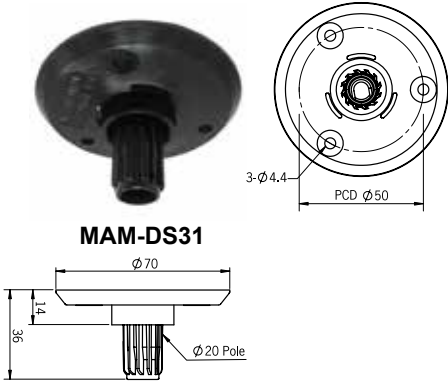

MAM-B070F

MAM-B070D

MAM-470R-20
MAM-470R-22

90° Angle Mounting with Pole & Base

MAM-B090C

Part	Part #	Description
	MAM-B070C	Ø70mm Plastic Base
	MAM-B070D	Ø70mm Plastic Base with Water-Proof Rubber Gasket
②	MAM-470R-20	Ø70mm Plastic Folding Base 90° angle, for 20mm pole
	MAM-470R-22	Ø70mm Plastic Folding Base 90° angle, for 22mm pole
	MAM-B090C	Ø90mm Plastic Base

Threaded Poles ④

④	MAP-M043	Ø20mm, 1.69 in (43 mm) threaded pole with 2 nuts
	MAP-M240	Ø20mm, 9.45 in (240 mm) threaded pole with 2 nuts
	MAP-M750	Ø20mm, 29.53 in (750 mm) threaded pole with 2 nuts
	MAP-M1000	Ø20mm, 39.37 in (1,000 mm) threaded pole with 2 nuts
	MAP-M240-22D	Ø22mm, 9.45 in (240 mm), 1/2 NPT thread top & 2 x M20 Nuts bottom

⑤ L-angle Bracket

MAM-DS25

Pole Adaptor

Conduit Direct Mount Option

Pole Mounting Adaptor

Pole Extension Adaptor

1/2" NPT
Mounting Adaptor

Semi-assembled Pole Mounting Base

SAM-T115

SAM-T135

Wall Mounting Brackets ⑥

MAP-DS30

MAP-DS40

MAM-DS26

MAM-DS27

MAM-DS28