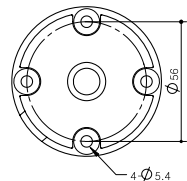

* MAP-0022 cannot be used with PTE/PTM series.

** Mounting base MAM-B090C is used for MT8B/8C.

*** ASG & MS86 needs pole adapter MAM-DS31 for pole mounting.

Mounting Pole ①

Part	Part #	Description
	MAP-0022*	Ø20mm, 0.87 in (22 mm) pole
	MAP-0060	Ø20mm, 2.36 in (60 mm) pole
	MAP-0240	Ø20mm, 9.45 in (240 mm) pole
	MAP-0750	Ø20mm, 29.53 in (750 mm) pole
	MAP-1000	Ø20mm, 39.37 in (1,000 mm) pole
	MAP-225-22	Ø22mm, 8.86 in (225 mm) pole 1/2 NPT Thread top

①

* MAP-0022 CANNOT be used with PTE & PTM Series.

③ Aluminum Mounting Bases

MAM-DS42R-20C
MAM-DS42R-22C

MAM-DS32A

MAM-DS32C

Plastic Mounting Bases ②

MAM-B070C

MAM-B070F

MAM-B070D

MAM-470R-20
MAM-470R-22

90° Angle Mounting with Pole & Base

MAM-B090C

Part	Part #	Description
	MAM-B070C	Ø70mm Plastic Base
	MAM-B070D	Ø70mm Plastic Base with Water-Proof Rubber Gasket
②	MAM-470R-20	Ø70mm Plastic Folding Base 90° angle, for 20mm pole
	MAM-470R-22	Ø70mm Plastic Folding Base 90° angle, for 22mm pole
	MAM-B090C	Ø90mm Plastic Base

Threaded Poles ④

④	MAP-M043	Ø20mm, 1.69 in (43 mm) threaded pole with 2 nuts
	MAP-M240	Ø20mm, 9.45 in (240 mm) threaded pole with 2 nuts
	MAP-M750	Ø20mm, 29.53 in (750 mm) threaded pole with 2 nuts
	MAP-M1000	Ø20mm, 39.37 in (1,000 mm) threaded pole with 2 nuts
	MAP-M240-22D	Ø22mm, 9.45 in (240 mm), 1/2 NPT thread top & 2 x M20 Nuts bottom