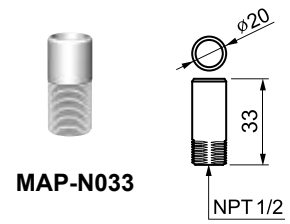

Threaded Poles ④

④	MAP-M043	Ø20mm, 1.69 in (43 mm) threaded pole with 2 nuts
	MAP-M240	Ø20mm, 9.45 in (240 mm) threaded pole with 2 nuts
	MAP-M750	Ø20mm, 29.53 in (750 mm) threaded pole with 2 nuts
	MAP-M1000	Ø20mm, 39.37 in (1,000 mm) threaded pole with 2 nuts
	MAP-M240-22D	Ø22mm, 9.45 in (240 mm), 1/2 NPT thread top & 2 x M20 Nuts bottom

⑤ L-angle Bracket

MAM-DS25

Pole Adaptor

Conduit Direct Mount Option

Pole Mounting Adaptor

Pole Extension Adaptor

1/2" NPT
Mounting Adaptor

Semi-assembled Pole Mounting Base