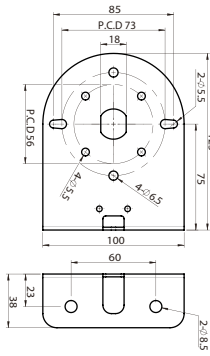

* MAP-0022 cannot be used with PTE/PTM series.

** Mounting base MAM-B090C is used for MT8B/8C.

*** ASG & MS86 needs pole adapter MAM-DS31 for pole mounting.

Mounting Pole ①

Part	Part #	Description
	MAP-0022*	Ø20mm, 0.87 in (22 mm) pole
	MAP-0060	Ø20mm, 2.36 in (60 mm) pole
	MAP-0240	Ø20mm, 9.45 in (240 mm) pole
	MAP-0750	Ø20mm, 29.53 in (750 mm) pole
	MAP-1000	Ø20mm, 39.37 in (1,000 mm) pole
	MAP-225-22	Ø22mm, 8.86 in (225 mm) pole 1/2 NPT Thread top

Threaded Poles ④

④	MAP-M043	Ø20mm, 1.69 in (43 mm) threaded pole with 2 nuts
	MAP-M240	Ø20mm, 9.45 in (240 mm) threaded pole with 2 nuts
	MAP-M750	Ø20mm, 29.53 in (750 mm) threaded pole with 2 nuts
	MAP-M1000	Ø20mm, 39.37 in (1,000 mm) threaded pole with 2 nuts
	MAP-M240-22D	Ø22mm, 9.45 in (240 mm), 1/2 NPT thread top & 2 x M20 Nuts bottom

MAM-DS29

MAM-DS33

MAM-DS37

MAM-DS38

Part	Part #	Description
	MAP-DS30-BLK	Plastic Wall Mounting Bracket, Black
	MAP-DS30-BGE	Plastic Wall Mounting Bracket, Beige
	MAP-DS40-BLK	Plastic Wall Mounting Bracket, Black (Pole required)
	MAP-DS40-BGE	Plastic Wall Mounting Bracket, Beige (Pole required)
⑥	MAM-DS26	Metal Wall Mounting Bracket
	MAM-DS27	Metal Wall Mounting Bracket
	MAM-DS28	Metal Wall Mounting Bracket
	MAM-DS29	Metal Wall Mounting Bracket
	MAM-DS33	Metal Wall Mounting Bracket
	MAM-DS37	Metal Wall Mounting Bracket
	MAM-DS38	Metal Wall Mounting Bracket