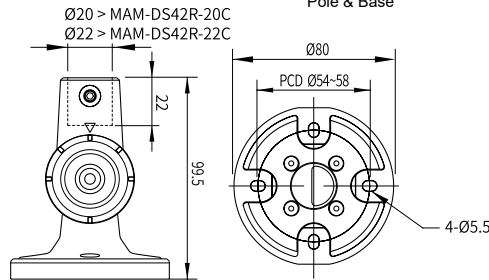

Mounting Pole ①

Part	Part #	Description
	MAP-0022*	Ø20mm, 0.87 in (22 mm) pole
	MAP-0060	Ø20mm, 2.36 in (60 mm) pole
	MAP-0240	Ø20mm, 9.45 in (240 mm) pole
	MAP-0750	Ø20mm, 29.53 in (750 mm) pole
	MAP-1000	Ø20mm, 39.37 in (1,000 mm) pole
	MAP-225-22	Ø22mm, 8.86 in (225 mm) pole 1/2 NPT Thread top

①

* MAP-0022 CANNOT be used with PTE & PTM Series.

③ Aluminum Mounting Bases

MAM-DS42R-20C
MAM-DS42R-22C

MAM-DS32A

MAM-DS32C

Plastic Mounting Bases ②

MAM-B070C

MAM-B070F

MAM-B070D

MAM-470R-20
MAM-470R-22

90° Angle Mounting with Pole & Base

MAM-B090C

Part	Part #	Description
	MAM-B070C	Ø70mm Plastic Base
	MAM-B070D	Ø70mm Plastic Base with Water-Proof Rubber Gasket
②	MAM-470R-20	Ø70mm Plastic Folding Base 90° angle, for 20mm pole
	MAM-470R-22	Ø70mm Plastic Folding Base 90° angle, for 22mm pole
	MAM-B090C	Ø90mm Plastic Base