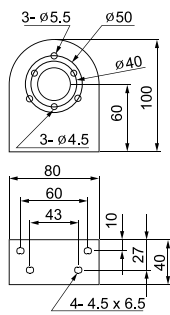

Threaded Poles ④

④	MAP-M043	Ø20mm, 1.69 in (43 mm) threaded pole with 2 nuts
	MAP-M240	Ø20mm, 9.45 in (240 mm) threaded pole with 2 nuts
	MAP-M750	Ø20mm, 29.53 in (750 mm) threaded pole with 2 nuts
	MAP-M1000	Ø20mm, 39.37 in (1,000 mm) threaded pole with 2 nuts
	MAP-M240-22D	Ø22mm, 9.45 in (240 mm), 1/2 NPT thread top & 2 x M20 Nuts bottom

⑤ L-angle Bracket

MAM-DS25

Pole Adaptor

Conduit Direct Mount Option

Pole Mounting Adaptor

Pole Extension Adaptor

1/2" NPT
Mounting Adaptor

Semi-assembled Pole Mounting Base

SAM-T115

SAM-T135

Wall Mounting Brackets ⑥

MAP-DS30

MAP-DS40

MAM-DS26

MAM-DS27

MAM-DS28