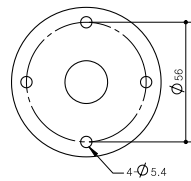

* MAP-0022 cannot be used with PTE/PTM series.

** Mounting base MAM-B090C is used for MT8B/8C.

*** ASG & MS86 needs pole adapter MAM-DS31 for pole mounting.

Mounting Pole ①

Part	Part #	Description
	MAP-0022*	Ø20mm, 0.87 in (22 mm) pole
	MAP-0060	Ø20mm, 2.36 in (60 mm) pole
	MAP-0240	Ø20mm, 9.45 in (240 mm) pole
	MAP-0750	Ø20mm, 29.53 in (750 mm) pole
	MAP-1000	Ø20mm, 39.37 in (1,000 mm) pole
	MAP-225-22	Ø22mm, 8.86 in (225 mm) pole 1/2 NPT Thread top

MAM-B070F

MAM-B070D

MAM-470R-20
MAM-470R-22

90° Angle Mounting with Pole & Base

MAM-B090C

Part	Part #	Description
	MAM-B070C	Ø70mm Plastic Base
	MAM-B070D	Ø70mm Plastic Base with Water-Proof Rubber Gasket
②	MAM-470R-20	Ø70mm Plastic Folding Base 90° angle, for 20mm pole
	MAM-470R-22	Ø70mm Plastic Folding Base 90° angle, for 22mm pole
	MAM-B090C	Ø90mm Plastic Base

Threaded Poles ④

④	MAP-M043	Ø20mm, 1.69 in (43 mm) threaded pole with 2 nuts
	MAP-M240	Ø20mm, 9.45 in (240 mm) threaded pole with 2 nuts
	MAP-M750	Ø20mm, 29.53 in (750 mm) threaded pole with 2 nuts
	MAP-M1000	Ø20mm, 39.37 in (1,000 mm) threaded pole with 2 nuts
	MAP-M240-22D	Ø22mm, 9.45 in (240 mm), 1/2 NPT thread top & 2 x M20 Nuts bottom