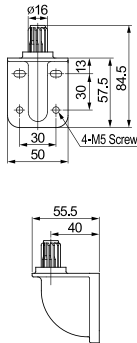

Threaded Poles ④

④	MAP-M043	Ø20mm, 1.69 in (43 mm) threaded pole with 2 nuts
	MAP-M240	Ø20mm, 9.45 in (240 mm) threaded pole with 2 nuts
	MAP-M750	Ø20mm, 29.53 in (750 mm) threaded pole with 2 nuts
	MAP-M1000	Ø20mm, 39.37 in (1,000 mm) threaded pole with 2 nuts
	MAP-M240-22D	Ø22mm, 9.45 in (240 mm), 1/2 NPT thread top & 2 x M20 Nuts bottom

⑤ L-angle Bracket

MAM-DS25

Pole Adaptor

Conduit Direct Mount Option

Pole Mounting Adaptor

Pole Extension Adaptor

1/2" NPT
Mounting Adaptor

Semi-assembled Pole Mounting Base

SAM-T115

SAM-T135

Wall Mounting Brackets ⑥

MAP-DS30

MAP-DS40

MAM-DS26

MAM-DS27

MAM-DS28

MAM-DS29

MAM-DS33

MAM-DS37

MAM-DS38

Part	Part #	Description
	MAP-DS30-BLK	Plastic Wall Mounting Bracket, Black
	MAP-DS30-BGE	Plastic Wall Mounting Bracket, Beige
	MAP-DS40-BLK	Plastic Wall Mounting Bracket, Black (Pole required)
	MAP-DS40-BGE	Plastic Wall Mounting Bracket, Beige (Pole required)
⑥	MAM-DS26	Metal Wall Mounting Bracket
	MAM-DS27	Metal Wall Mounting Bracket
	MAM-DS28	Metal Wall Mounting Bracket
	MAM-DS29	Metal Wall Mounting Bracket
	MAM-DS33	Metal Wall Mounting Bracket
	MAM-DS37	Metal Wall Mounting Bracket
	MAM-DS38	Metal Wall Mounting Bracket