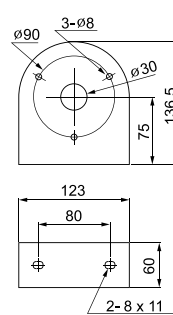

Threaded Poles ④

④	MAP-M043	Ø20mm, 1.69 in (43 mm) threaded pole with 2 nuts
	MAP-M240	Ø20mm, 9.45 in (240 mm) threaded pole with 2 nuts
	MAP-M750	Ø20mm, 29.53 in (750 mm) threaded pole with 2 nuts
	MAP-M1000	Ø20mm, 39.37 in (1,000 mm) threaded pole with 2 nuts
	MAP-M240-22D	Ø22mm, 9.45 in (240 mm), 1/2 NPT thread top & 2 x M20 Nuts bottom

⑤ L-angle Bracket

MAM-DS25

Pole Adaptor

Conduit Direct Mount Option

Pole Mounting Adaptor

Pole Extension Adaptor

1/2" NPT
Mounting Adaptor

Semi-assembled Pole Mounting Base

SAM-T115

SAM-T135

Wall Mounting Brackets ⑥

MAP-DS30

MAP-DS40

MAM-DS26

MAM-DS27

MAM-DS28