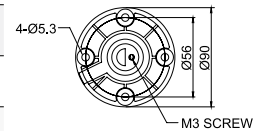

MAM-B070F

MAM-B070D

MAM-470R-20
MAM-470R-22

90° Angle Mounting with Pole & Base

MAM-B090C

Part	Part #	Description
	MAM-B070C	Ø70mm Plastic Base
	MAM-B070D	Ø70mm Plastic Base with Water-Proof Rubber Gasket
②	MAM-470R-20	Ø70mm Plastic Folding Base 90° angle, for 20mm pole
	MAM-470R-22	Ø70mm Plastic Folding Base 90° angle, for 22mm pole
	MAM-B090C	Ø90mm Plastic Base

Threaded Poles ④

④	MAP-M043	Ø20mm, 1.69 in (43 mm) threaded pole with 2 nuts
	MAP-M240	Ø20mm, 9.45 in (240 mm) threaded pole with 2 nuts
	MAP-M750	Ø20mm, 29.53 in (750 mm) threaded pole with 2 nuts
	MAP-M1000	Ø20mm, 39.37 in (1,000 mm) threaded pole with 2 nuts
	MAP-M240-22D	Ø22mm, 9.45 in (240 mm), 1/2 NPT thread top & 2 x M20 Nuts bottom