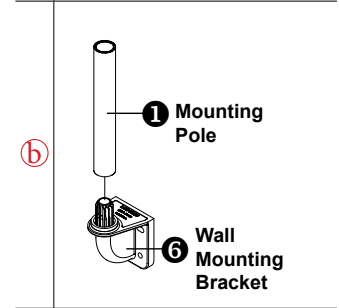

Mounting Options

Series		Pole with Base Mounting ^a		Pole + Wall Mounting		Direct Wall Mounting (without Pole)
		Pole	Mounting Base	Pole	Wall Mount Bracket	
Stack Lights	PTE/PTM *	MAP-0022 MAP-0060 MAP-0240 MAP-0750 MAP-1000	MAM-B070C MAM-B070D MAM-DS32A MAM-470R-20 MAM-DS42R-20C	MAP-0022 MAP-0060 MAP-0240 MAP-0750 MAP-1000	MAP-DS40	Direct Mounting Type: MAM-DS25 ^e
	PME					N/A
	MT4B/5B/5C					
	MT8B/8C **					
	PY7	MAP-225-22 (ø22mm)	MAM-DS32C MAM-470R-22 MAM-DS42R-22C	MAP-M240-22D (ø22mm)	MAM-DS25	M Type: MAM-DS25 ^e G Type: MAM-DS38 ^d
	PLD	N/A				MAM-DS25 ^e
	MSGS	Stud Mounting Type				MAM-DS33 ^d
Beacon Lights	MS66	MAP-0022 MAP-0060 MAP-0240 MAP-0750 MAP-1000	MAM-B070C MAM-B070D MAM-DS32A MAM-470R-20 MAM-DS42R-20C	MAP-0022 MAP-0060 MAP-0240 MAP-0750 MAP-1000	MAP-DS40	M Type: MAM-DS25 ^e G Type: MAP-DS30 ^d MAM-DS28
	ASG ***					MAP-DS30 MAM-DS26
	MS86 ***					
	MS70	MAP-225-22 (ø22mm)	MAM-DS32C MAM-470R-22 MAM-DS42R-22C	MAP-M240-22D (ø22mm)	MAM-DS25	M Type: MAM-DS25 ^e G Type: MAM-DS38 ^d
	MS115	SAM-T115 (ø25mm Pole)		SAM-T115	MAM-DS38	MAM-DS29 ^d
	MS135	SAM-T135 (ø25mm Pole)		SAM-T135		MAM-DS37 ^d
	ML	Stud Mounting Type				MAP-DS30 MAM-DS26
	MS56					MAM-DS25 ^e
	AVG					MAM-DS27 ^d

* MAP-0022 cannot be used with PTE/PTM series.

** Mounting base MAM-B090C is used for MT8B/8C.

*** ASG & MS86 needs pole adapter MAM-DS31 for pole mounting.

Mounting Pole ①

Part	Part #	Description
	MAP-0022*	Ø20mm, 0.87 in (22 mm) pole
	MAP-0060	Ø20mm, 2.36 in (60 mm) pole
	MAP-0240	Ø20mm, 9.45 in (240 mm) pole
	MAP-0750	Ø20mm, 29.53 in (750 mm) pole
	MAP-1000	Ø20mm, 39.37 in (1,000 mm) pole
	MAP-225-22	Ø22mm, 8.86 in (225 mm) pole 1/2 NPT Thread top