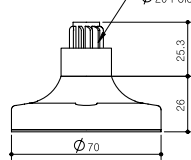

* MAP-0022 cannot be used with PTE/PTM series.

** Mounting base MAM-B090C is used for MT8B/8C.

*** ASG & MS86 needs pole adapter MAM-DS31 for pole mounting.

Mounting Pole ①

Part	Part #	Description
	MAP-0022*	Ø20mm, 0.87 in (22 mm) pole
	MAP-0060	Ø20mm, 2.36 in (60 mm) pole
	MAP-0240	Ø20mm, 9.45 in (240 mm) pole
	MAP-0750	Ø20mm, 29.53 in (750 mm) pole
	MAP-1000	Ø20mm, 39.37 in (1,000 mm) pole
	MAP-225-22	Ø22mm, 8.86 in (225 mm) pole 1/2 NPT Thread top

MAM-B070F

MAM-B070D

MAM-470R-20
MAM-470R-22

90° Angle Mounting with Pole & Base

MAM-B090C

Part	Part #	Description
	MAM-B070C	Ø70mm Plastic Base
	MAM-B070D	Ø70mm Plastic Base with Water-Proof Rubber Gasket
②	MAM-470R-20	Ø70mm Plastic Folding Base 90° angle, for 20mm pole
	MAM-470R-22	Ø70mm Plastic Folding Base 90° angle, for 22mm pole
	MAM-B090C	Ø90mm Plastic Base

Threaded Poles ④

④	MAP-M043	Ø20mm, 1.69 in (43 mm) threaded pole with 2 nuts
	MAP-M240	Ø20mm, 9.45 in (240 mm) threaded pole with 2 nuts
	MAP-M750	Ø20mm, 29.53 in (750 mm) threaded pole with 2 nuts
	MAP-M1000	Ø20mm, 39.37 in (1,000 mm) threaded pole with 2 nuts
	MAP-M240-22D	Ø22mm, 9.45 in (240 mm), 1/2 NPT thread top & 2 x M20 Nuts bottom