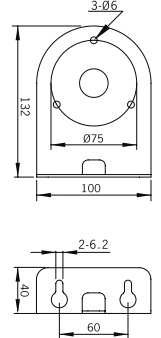

Pole Adaptor

Conduit Direct Mount Option

Pole Mounting Adaptor

Pole Extension Adaptor

1/2" NPT
Mounting Adaptor

Semi-assembled Pole Mounting Base

SAM-T115

SAM-T135

Wall Mounting Brackets ⑥

MAP-DS30

MAP-DS40

MAM-DS26

MAM-DS27

MAM-DS28

MAM-DS29

MAM-DS33

MAM-DS37

MAM-DS38

Part	Part #	Description
	MAP-DS30-BLK	Plastic Wall Mounting Bracket, Black
	MAP-DS30-BGE	Plastic Wall Mounting Bracket, Beige
	MAP-DS40-BLK	Plastic Wall Mounting Bracket, Black (Pole required)
	MAP-DS40-BGE	Plastic Wall Mounting Bracket, Beige (Pole required)
⑥	MAM-DS26	Metal Wall Mounting Bracket
	MAM-DS27	Metal Wall Mounting Bracket
	MAM-DS28	Metal Wall Mounting Bracket
	MAM-DS29	Metal Wall Mounting Bracket
	MAM-DS33	Metal Wall Mounting Bracket
	MAM-DS37	Metal Wall Mounting Bracket
	MAM-DS38	Metal Wall Mounting Bracket