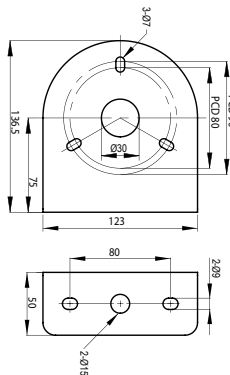

Pole Adaptor

Conduit Direct Mount Option

Pole Mounting Adaptor

Pole Extension Adaptor

1/2" NPT
Mounting Adaptor

Semi-assembled Pole Mounting Base

SAM-T115

SAM-T135

Wall Mounting Brackets ⑥

MAP-DS30

MAP-DS40

MAM-DS26

MAM-DS27

MAM-DS28

MAM-DS29

MAM-DS33

MAM-DS37

MAM-DS38

Part	Part #	Description
	MAP-DS30-BLK	Plastic Wall Mounting Bracket, Black
	MAP-DS30-BGE	Plastic Wall Mounting Bracket, Beige
	MAP-DS40-BLK	Plastic Wall Mounting Bracket, Black (Pole required)
	MAP-DS40-BGE	Plastic Wall Mounting Bracket, Beige (Pole required)
⑥	MAM-DS26	Metal Wall Mounting Bracket
	MAM-DS27	Metal Wall Mounting Bracket
	MAM-DS28	Metal Wall Mounting Bracket
	MAM-DS29	Metal Wall Mounting Bracket
	MAM-DS33	Metal Wall Mounting Bracket
	MAM-DS37	Metal Wall Mounting Bracket
	MAM-DS38	Metal Wall Mounting Bracket