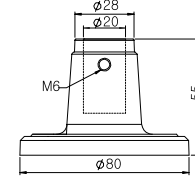

Mounting Pole ①

Part	Part #	Description
	MAP-0022*	Ø20mm, 0.87 in (22 mm) pole
	MAP-0060	Ø20mm, 2.36 in (60 mm) pole
	MAP-0240	Ø20mm, 9.45 in (240 mm) pole
	MAP-0750	Ø20mm, 29.53 in (750 mm) pole
	MAP-1000	Ø20mm, 39.37 in (1,000 mm) pole
	MAP-225-22	Ø22mm, 8.86 in (225 mm) pole 1/2 NPT Thread top

①

* MAP-0022 CANNOT be used with PTE & PTM Series.

③ Aluminum Mounting Bases

MAM-DS42R-20C
MAM-DS42R-22C

MAM-DS32A

MAM-DS32C

Plastic Mounting Bases ②

MAM-B070C

MAM-B070F

MAM-B070D

MAM-470R-20
MAM-470R-22

90° Angle Mounting with Pole & Base

MAM-B090C

Part	Part #	Description
	MAM-B070C	Ø70mm Plastic Base
	MAM-B070D	Ø70mm Plastic Base with Water-Proof Rubber Gasket
②	MAM-470R-20	Ø70mm Plastic Folding Base 90° angle, for 20mm pole
	MAM-470R-22	Ø70mm Plastic Folding Base 90° angle, for 22mm pole
	MAM-B090C	Ø90mm Plastic Base

Threaded Poles ④

④	MAP-M043	Ø20mm, 1.69 in (43 mm) threaded pole with 2 nuts
	MAP-M240	Ø20mm, 9.45 in (240 mm) threaded pole with 2 nuts
	MAP-M750	Ø20mm, 29.53 in (750 mm) threaded pole with 2 nuts
	MAP-M1000	Ø20mm, 39.37 in (1,000 mm) threaded pole with 2 nuts
	MAP-M240-22D	Ø22mm, 9.45 in (240 mm), 1/2 NPT thread top & 2 x M20 Nuts bottom

⑤ L-angle Bracket

MAM-DS25