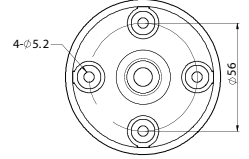

* MAP-0022 cannot be used with PTE/PTM series.

** Mounting base MAM-B090C is used for MT8B/8C.

*** ASG & MS86 needs pole adapter MAM-DS31 for pole mounting.

Mounting Pole ①

Part	Part #	Description
	MAP-0022*	Ø20mm, 0.87 in (22 mm) pole
	MAP-0060	Ø20mm, 2.36 in (60 mm) pole
	MAP-0240	Ø20mm, 9.45 in (240 mm) pole
	MAP-0750	Ø20mm, 29.53 in (750 mm) pole
	MAP-1000	Ø20mm, 39.37 in (1,000 mm) pole
	MAP-225-22	Ø22mm, 8.86 in (225 mm) pole 1/2 NPT Thread top

①

* MAP-0022 CANNOT be used with PTE & PTM Series.

③ Aluminum Mounting Bases

MAM-DS42R-20C
MAM-DS42R-22C

MAM-DS32A

MAM-DS32C

Plastic Mounting Bases ②

MAM-B070C

MAM-B070F

MAM-B070D

MAM-470R-20
MAM-470R-22

90° Angle Mounting with Pole & Base

MAM-B090C

Part	Part #	Description
	MAM-B070C	Ø70mm Plastic Base
	MAM-B070D	Ø70mm Plastic Base with Water-Proof Rubber Gasket
②	MAM-470R-20	Ø70mm Plastic Folding Base 90° angle, for 20mm pole
	MAM-470R-22	Ø70mm Plastic Folding Base 90° angle, for 22mm pole
	MAM-B090C	Ø90mm Plastic Base

Threaded Poles ④

④	MAP-M043	Ø20mm, 1.69 in (43 mm) threaded pole with 2 nuts
	MAP-M240	Ø20mm, 9.45 in (240 mm) threaded pole with 2 nuts
	MAP-M750	Ø20mm, 29.53 in (750 mm) threaded pole with 2 nuts
	MAP-M1000	Ø20mm, 39.37 in (1,000 mm) threaded pole with 2 nuts
	MAP-M240-22D	Ø22mm, 9.45 in (240 mm), 1/2 NPT thread top & 2 x M20 Nuts bottom