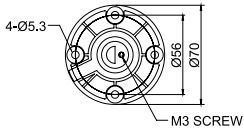

MAM-B070F

MAM-B070D

MAM-470R-20
MAM-470R-22

90° Angle Mounting with Pole & Base

MAM-B090C

Part	Part #	Description
	MAM-B070C	Ø70mm Plastic Base
	MAM-B070D	Ø70mm Plastic Base with Water-Proof Rubber Gasket
②	MAM-470R-20	Ø70mm Plastic Folding Base 90° angle, for 20mm pole
	MAM-470R-22	Ø70mm Plastic Folding Base 90° angle, for 22mm pole
	MAM-B090C	Ø90mm Plastic Base

Threaded Poles ④

④	MAP-M043	Ø20mm, 1.69 in (43 mm) threaded pole with 2 nuts
	MAP-M240	Ø20mm, 9.45 in (240 mm) threaded pole with 2 nuts
	MAP-M750	Ø20mm, 29.53 in (750 mm) threaded pole with 2 nuts
	MAP-M1000	Ø20mm, 39.37 in (1,000 mm) threaded pole with 2 nuts
	MAP-M240-22D	Ø22mm, 9.45 in (240 mm), 1/2 NPT thread top & 2 x M20 Nuts bottom