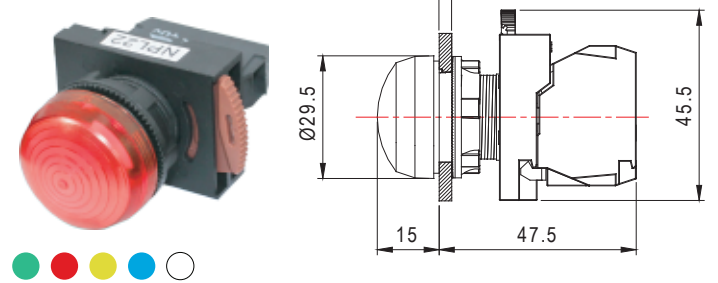

NLD22-R

NPL22-R